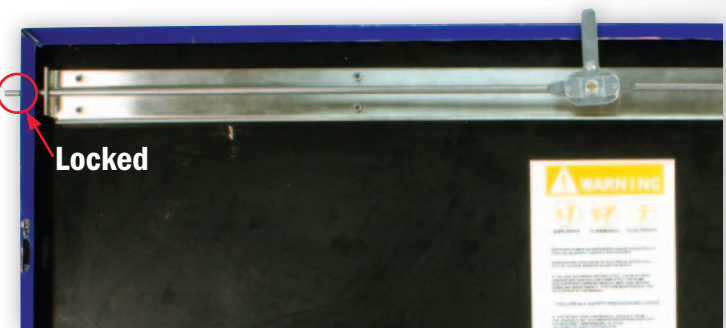

# MULTI-POINT LATCHING SYSTEM

## FOR GILBARCO ENCORE SKIRT DOORS

This field retrofittable multi point latching system uses the high security locking capability of CompX TuBAR locks for maximum security.

- ◆ Multi point latching mechanism secures the top and both top corners of the skirt door
- ◆ TuBAR lock with high security collar gives easy high security single key access
- ◆ Additional bottom interlocks enhance existing lower tab and middle hook interfaces creating unmovable security
- ◆ CompX can match existing TuBAR key codes