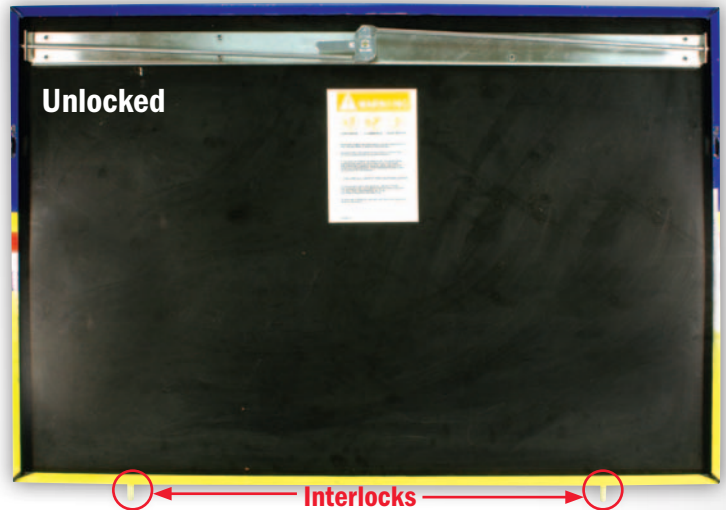

# MULTI-POINT LATCHING SYSTEM

## FOR GILBARCO ENCORE SKIRT DOORS

This field retrofittable multi point latching system uses the high security locking capability of CompX TuBAR locks for maximum security.

- ◆ Multi point latching mechanism secures the top and both top corners of the skirt door
- ◆ TuBAR lock with high security collar gives easy high security single key access
- ◆ Additional bottom interlocks enhance existing lower tab and middle hook interfaces creating unmovable security
- ◆ CompX can match existing TuBAR key codes